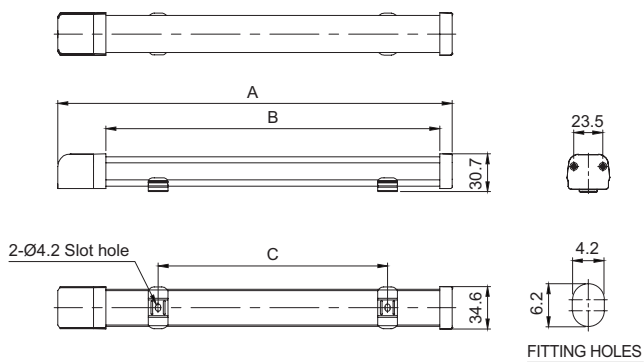

Ambient operating temperature -30°C to +50°C

Certificates UL(RU), CE

- Wide direct light distribution for high illumination in the distribution panel
- Built-in terminal allows easy wiring
- LED direct AC connect system, no need other power device
- 4 kinds of products length 200/300/400/500mm for each condition
- Removable mount bracket that adjust mount distance

Specifications

QELT-UL Terminal Box Equipped

Detachable mounting bracket

Detachable mounting bracket structure with free mounting hole spacing

QELT-UL LED Light Bars for Distribution Panel

Optics Specifications				
Model number	QELT-200-UL	QELT-300-UL	QELT-400-UL	QELT-500-UL
Lens color	Translucent	Translucent	Translucent	Translucent
Light color	Cooldaylight			
Color temperature	6,000-7,000K			
Luminous flux	370lm	780lm	1,180lm	1,310lm
Illumination(at 1m)	AC110V-120V	95Lux	200Lux	300Lux
	AC220V-230V	170Lux	280Lux	380Lux

Specifications				
Model number	QELT-200-UL	QELT-300-UL	QELT-400-UL	QELT-500-UL
Voltage	AC110V-120V / AC220V-230V			
Range for operation voltage	AC98V-132V / AC198V-253V			
Power consumption	AC110V-120V	5W	9W	13W
	AC220V-230V	5W	10W	14W
Insulation resistance	Min. 100MΩ(500V DC mega ohm meter)			
Withstanding voltage	1,500VAC, 60Hz, 1 minute			
Operating temperature	-30°C - +50°C			
Protection rating	Non-Waterproof			
Materials	Lens-PC, Side cover-ABS, Bracket-STS201			
Certifications				
Weight(Approx.)	0.10kg	0.12kg	0.15kg	0.17kg

Technical Diagram

Units: mm

·QELT-UL

MODEL	A	B	C
QELT-200-UL	249	200	16-170
QELT-300-UL	349	300	16-270
QELT-400-UL	449	400	16-370
QELT-500-UL	549	500	16-470

Ordering Specification

QELT	-	300	-	110/120	-	UL
[Model number]		[Product length]		[Voltage]		[Certificates]
QELT-Terminal box equipped		200-200mm 300-300mm 400-400mm 500-500mm		110/120-AC110V-120V 220/230-AC220V-230V		UL-UL(RU)