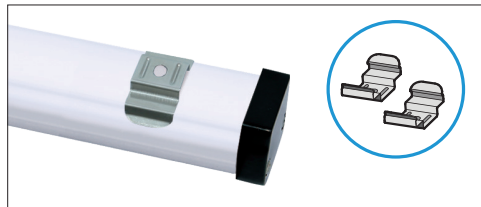

LED Light Bars for Distribution Panel

QELT-UL

UL (RU certified) LED lighting that emits high brightness in the distribution panel space

QELT-UL

PRODUCT SPECIFICATION

QELT-UL

Materials Lens-PC, Side cover-ABS, Bracket-STS201

Ambient operating temperature -30°C to +50°C

Certificates UL(RU), CE

- Wide direct light distribution for high illumination in the distribution panel
- Built-in terminal allows easy wiring
- LED direct AC connect system, no need other power device
- 4 kinds of products length 200/300/400/500mm for each condition
- Removable mount bracket that adjust mount distance

Specifications

QELT-UL Terminal Box Equipped

Detachable mounting bracket

Detachable mounting bracket structure with free mounting hole spacing

QELT-UL LED Light Bars for Distribution Panel

Optics Specifications				
Model number	QELT-200-UL	QELT-300-UL	QELT-400-UL	QELT-500-UL
Lens color	Translucent	Translucent	Translucent	Translucent
Light color	Cooldaylight			
Color temperature	6,000-7,000K			
Luminous flux	370lm	780lm	1,180lm	1,310lm
Illumination(at 1m)	AC110V-120V	95Lux	200Lux	300Lux
	AC220V-230V	170Lux	280Lux	380Lux

Specifications				
Model number	QELT-200-UL	QELT-300-UL	QELT-400-UL	QELT-500-UL
Voltage	AC110V-120V / AC220V-230V			
Range for operation voltage	AC98V-132V / AC198V-253V			
Power consumption	AC110V-120V	5W	9W	13W
	AC220V-230V	5W	10W	14W
Insulation resistance	Min. 100MΩ(500V DC mega ohm meter)			
Withstanding voltage	1,500VAC, 60Hz, 1 minute			
Operating temperature	-30°C - +50°C			
Protection rating	Non-Waterproof			
Materials	Lens-PC, Side cover-ABS, Bracket-STS201			
Certifications				
Weight(Approx.)	0.10kg	0.12kg	0.15kg	0.17kg