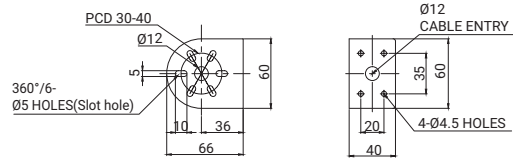

· TWS45 | TWS80

표준 직부형 수직 취부대입니다. 벽면과 같은 수직면에 제품을 취부할 때 사용됩니다.

재질: Steel
색상: Silver, Ivory

외형 치수 및 적용 제품

TWS45

ST45 / ST56M Series, STG40 / STG50M Series, STC45 / STC56M Series, QTG50 / QTG60M Series, QTC50M / QTC60M Series, QTR50 / QTR60M Series, QT50M Series, QTG60M-WIZ Series, MTG50 / MTG60M Series, MTC50 / MTC60M Series, MTR50 / MTR60M Series, QTG50 / QTG60M-USB Series, QTC50 / QTC60M-USB Series, QTR50 / QTR60M-USB Series, QTG50 / QTG60M-ETN Series, QTC50 / QTC60M-ETN Series, QTR50 / QTR60M-ETN Series