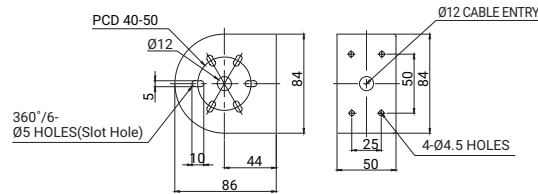

ST80M Series, STC80 Series, QTG70M Series, QTC70M Series, QTR70M Series, MTG70M Series, MTC70M Series, MTR70M Series, QT70M Series, QTG70M-USB Series, QTC70M-USB Series, QTR70M-USB Series, QTG70M-ETN Series, QTC70M-ETN Series, QTR70M-ETN Series, QTG70M-WIZ Series

· TWA45 | TWA80

제품 전원이 외부로 노출되지 않도록 설계된 고급형 취부대입니다. 벽면과 같은 수직면에 제품을 취부할 때 사용됩니다.

재질: PC
색상: Black, Ivory