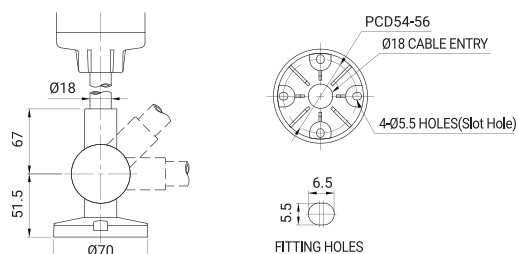

### 外形 寸法及び適用製品

QL18

ST45 / ST56 Series, STG40 / STG50 Series, STC45 / STC56 Series, QTG50 / QTG60 Series, QTC50 / QTC60 Series, QTR50 / QTR60 Series, QT50 Series, QTG60-WIZ Series, MTG50 / MTG60 Series, MTC50 / MTC60 Series, MTR50 / MTR60 Series, EST56 Series, ST45 / ST56-ETN Series, QTG50 / QTG60-ETN Series, QTC50 / QTC60-ETN Series, QTR50 / QTR60-ETN Series, ST45 / ST56-USB Series, QTG50 / QTG60-USB Series, QTC50 / QTC60-USB Series, QTR50 / QTR60-USB Series