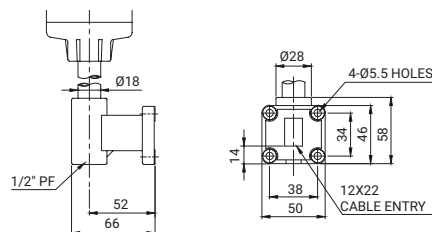

### 外形 寸法及び適用製品

LW18

ST45 / ST56 Series, STG40 / STG50 Series, STC45 / STC56 Series, QTG50 / QTG60 Series, QTC50 / QTC60 Series, QTR50 / QTR60 Series, QT50 Series, QTG60-WIZ Series, MTG50 / MTG60 Series, MTC50 / MTC60 Series, MTR50 / MTR60 Series, EST56 Series, ST45 / ST56-ETN Series, QTG50 / QTG60-ETN Series, QTC50 / QTC60-ETN Series, QTR50 / QTR60-ETN Series, ST45 / ST56-USB Series, QTG50 / QTG60-USB Series, QTC50 / QTC60-USB Series, QTR50 / QTR60-USB Series