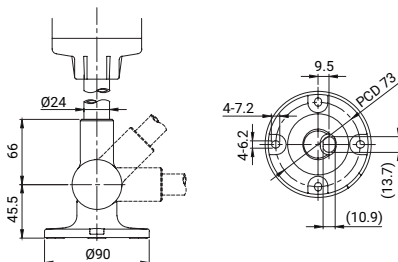

ST80 Series, STC80 Series, QTG70 Series, QTC70 Series, QTR70 Series, QT70 Series, QTG70-WIZ Series, MTG70 Series, MTC70 Series, MTR70 Series, QAT80 Series, ST80-ETN Series, QTG70-ETN Series, QTC70-ETN Series, QTR70-ETN Series, ST80-USB Series, QTG70-USB Series, QTC70-USB Series, QTR70-USB Series