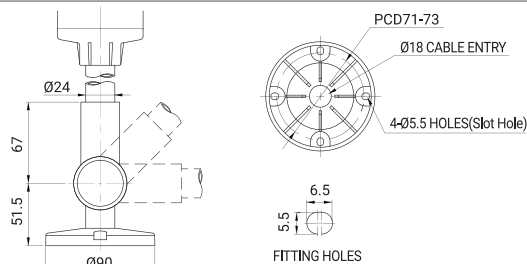

タワーランプ取り付け台

単位: mm

・QL18 | QL24

0~180度(5度間隔で設定可能)で調節可能な取付台です。水平面、垂直面、傾斜面等どんな取り付け条件にも対応できます。

材質: ABS
色: Black

外形 寸法及び適用製品

ST45 / ST56 Series, STG40 / STG50 Series, STC45 / STC56 Series, QTG50 / QTG60 Series, QTC50 / QTC60 Series, QTR50 / QTR60 Series, QT50 Series, QTG60-WIZ Series, MTG50 / MTG60 Series, MTC50 / MTC60 Series, MTR50 / MTR60 Series, EST56 Series, ST45 / ST56-ETN Series, QTG50 / QTG60-ETN Series, QTC50 / QTC60-ETN Series, QTR50 / QTR60-ETN Series, ST45 / ST56-USB Series, QTG50 / QTG60-USB Series, QTC50 / QTC60-USB Series, QTR50 / QTR60-USB Series

ST80 Series, STC80 Series, QTG70 Series, QTC70 Series, QTR70 Series, QT70 Series, QTG70-WIZ Series, MTG70 Series, MTC70 Series, MTR70 Series, QAT80 Series, ST80-ETN Series, QTG70-ETN Series, QTC70-ETN Series, QTR70-ETN Series, ST80-USB Series, QTG70-USB Series, QTC70-USB Series, QTR70-USB Series

・FB18

0~180度(5度間隔で設定可能)で調節可能な取付台です。水平面、垂直面、傾斜面等どんな取り付け条件にも対応できます。

材質: ABS
色: Black, Ivory

外形 寸法及び適用製品