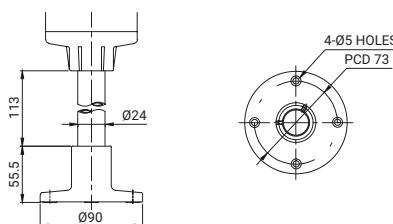

ST80 Series, STC80 Series, QTG70 Series, QTC70 Series, QTR70 Series, QT70 Series, QTG70-WIZ Series, MTG70 Series, MTC70 Series, MTR70 Series, QAT80 Series, ST80-ETN Series, QTG70-ETN Series, QTC70-ETN Series, QTR70-ETN Series, ST80-USB Series, QTG70-USB Series, QTC70-USB Series, QTR70-USB Series