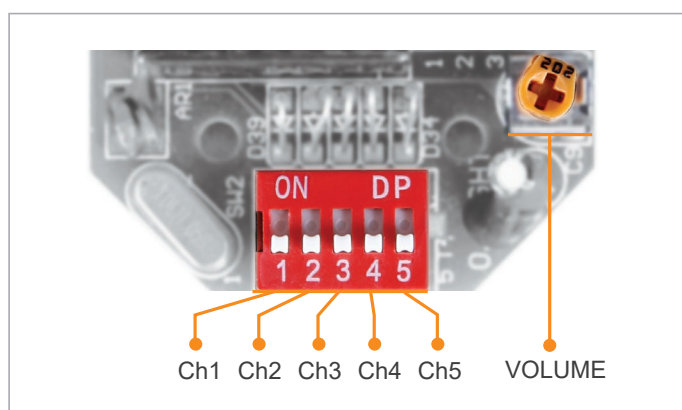

Pre-recorded Sound Tone and Sound Combination Chart

■ Sound tone combinations for standard type products

For standard type products, user can select from a variety of 5 pre-recorded sound combinations including 5 warning sounds, 5 special warning sounds, 5 melodies, 5 alarms, and 5 customizable sound.

	Sound Category	Channel	Sound Tone	Sound Combination #
WS	5 warning sounds	Ch1 Ch2 Ch3 Ch4 Ch5	Fire.A-ANG Emergency WA-U(Yelp) Ambulance PI-PO(Hi-low) Machinery Fault High Expansion	WS/ WP/ WM/ WA No.1
WP	5 special warning sounds	Ch1 Ch2 Ch3 Ch4 Ch5	Fire.A-ANG Abandon Alarm Machinery Fault High Expansion 7 Short Pl. / 1 Long	WS/ WP/ WM/ WA No.2
WM	5 melodies	Ch1 Ch2 Ch3 Ch4 Ch5	Sweet Home For Elise Cuckoo's Waltz Piano Sonata Turkish March	WS/ WP/ WM/ WA No.3
WA	5 alarms	Ch1 Ch2 Ch3 Ch4 Ch5	Beep Intermittent Door Chime Phone Ring PI.PI.PI Short Tripping Beat	WS/ WP/ WM/ WA No.4
WV	5 customizable sound	Ch1 Ch2 Ch3 Ch4 Ch5	- Voice messages are pre-recorded and provided from factory upon user's request - Each channel has recording space for 16 sec 5 channels available - When only one channel is used, maximum recordable space is 80 sec	-

※ Please refer to page 24 for detailed information about selectable sound patterns.

■ Sound Selection of Signal Sounds

Standard specification : Use internal switches

Turn on dip switches of each channel, designated sound will be played.